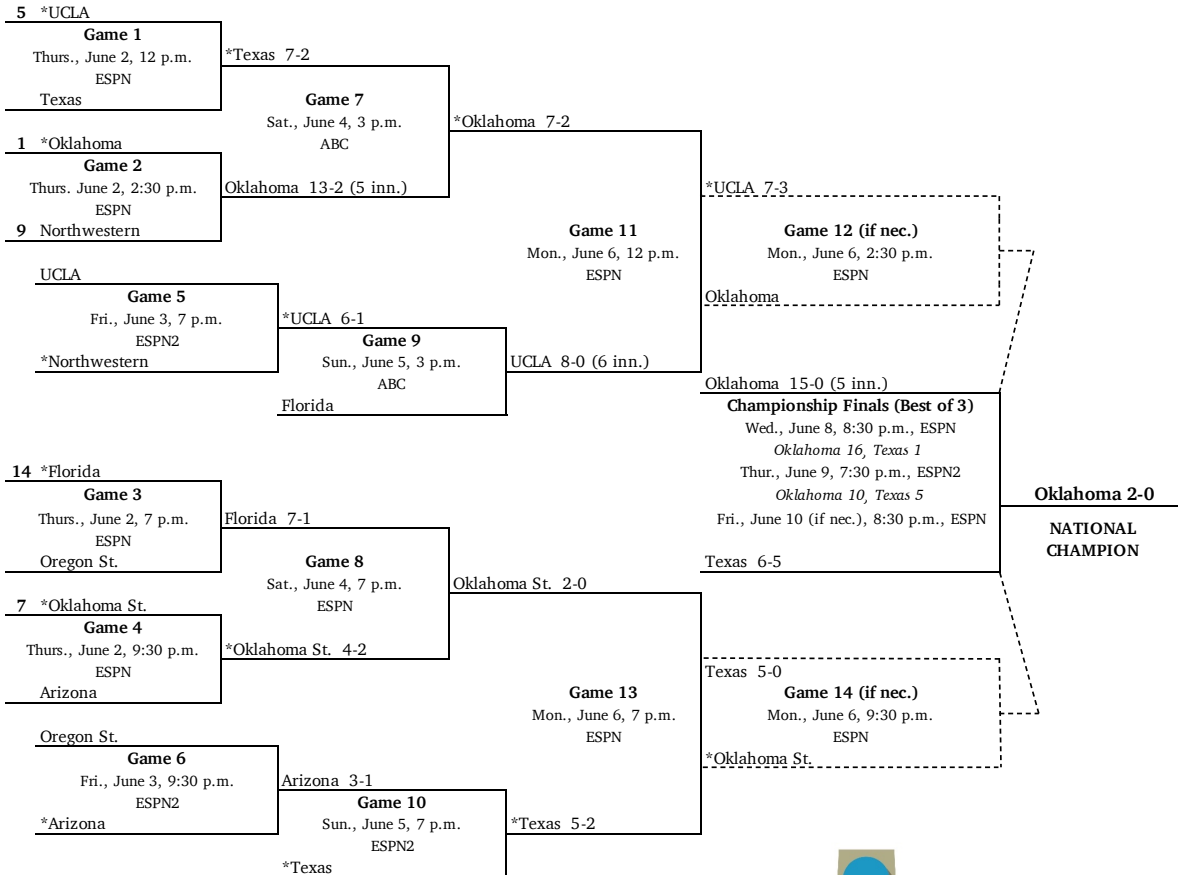

2022 NCAA Women's College World Series

OGE Energy Field at the USA Softball Hall of Fame Complex | Oklahoma City

June 2 - 9/10

All times Eastern and subject to change. *Home Team

Bracket Notes:

1. If the winner of Game 9 defeats the winner of Game 7, then Game 12 is necessary.
2. If the winner of Game 10 defeats the winner of Game 8, then Game 14 is necessary.

Watch the championship on these networks or via the Women's College World Series app.

Don't Bet On It.